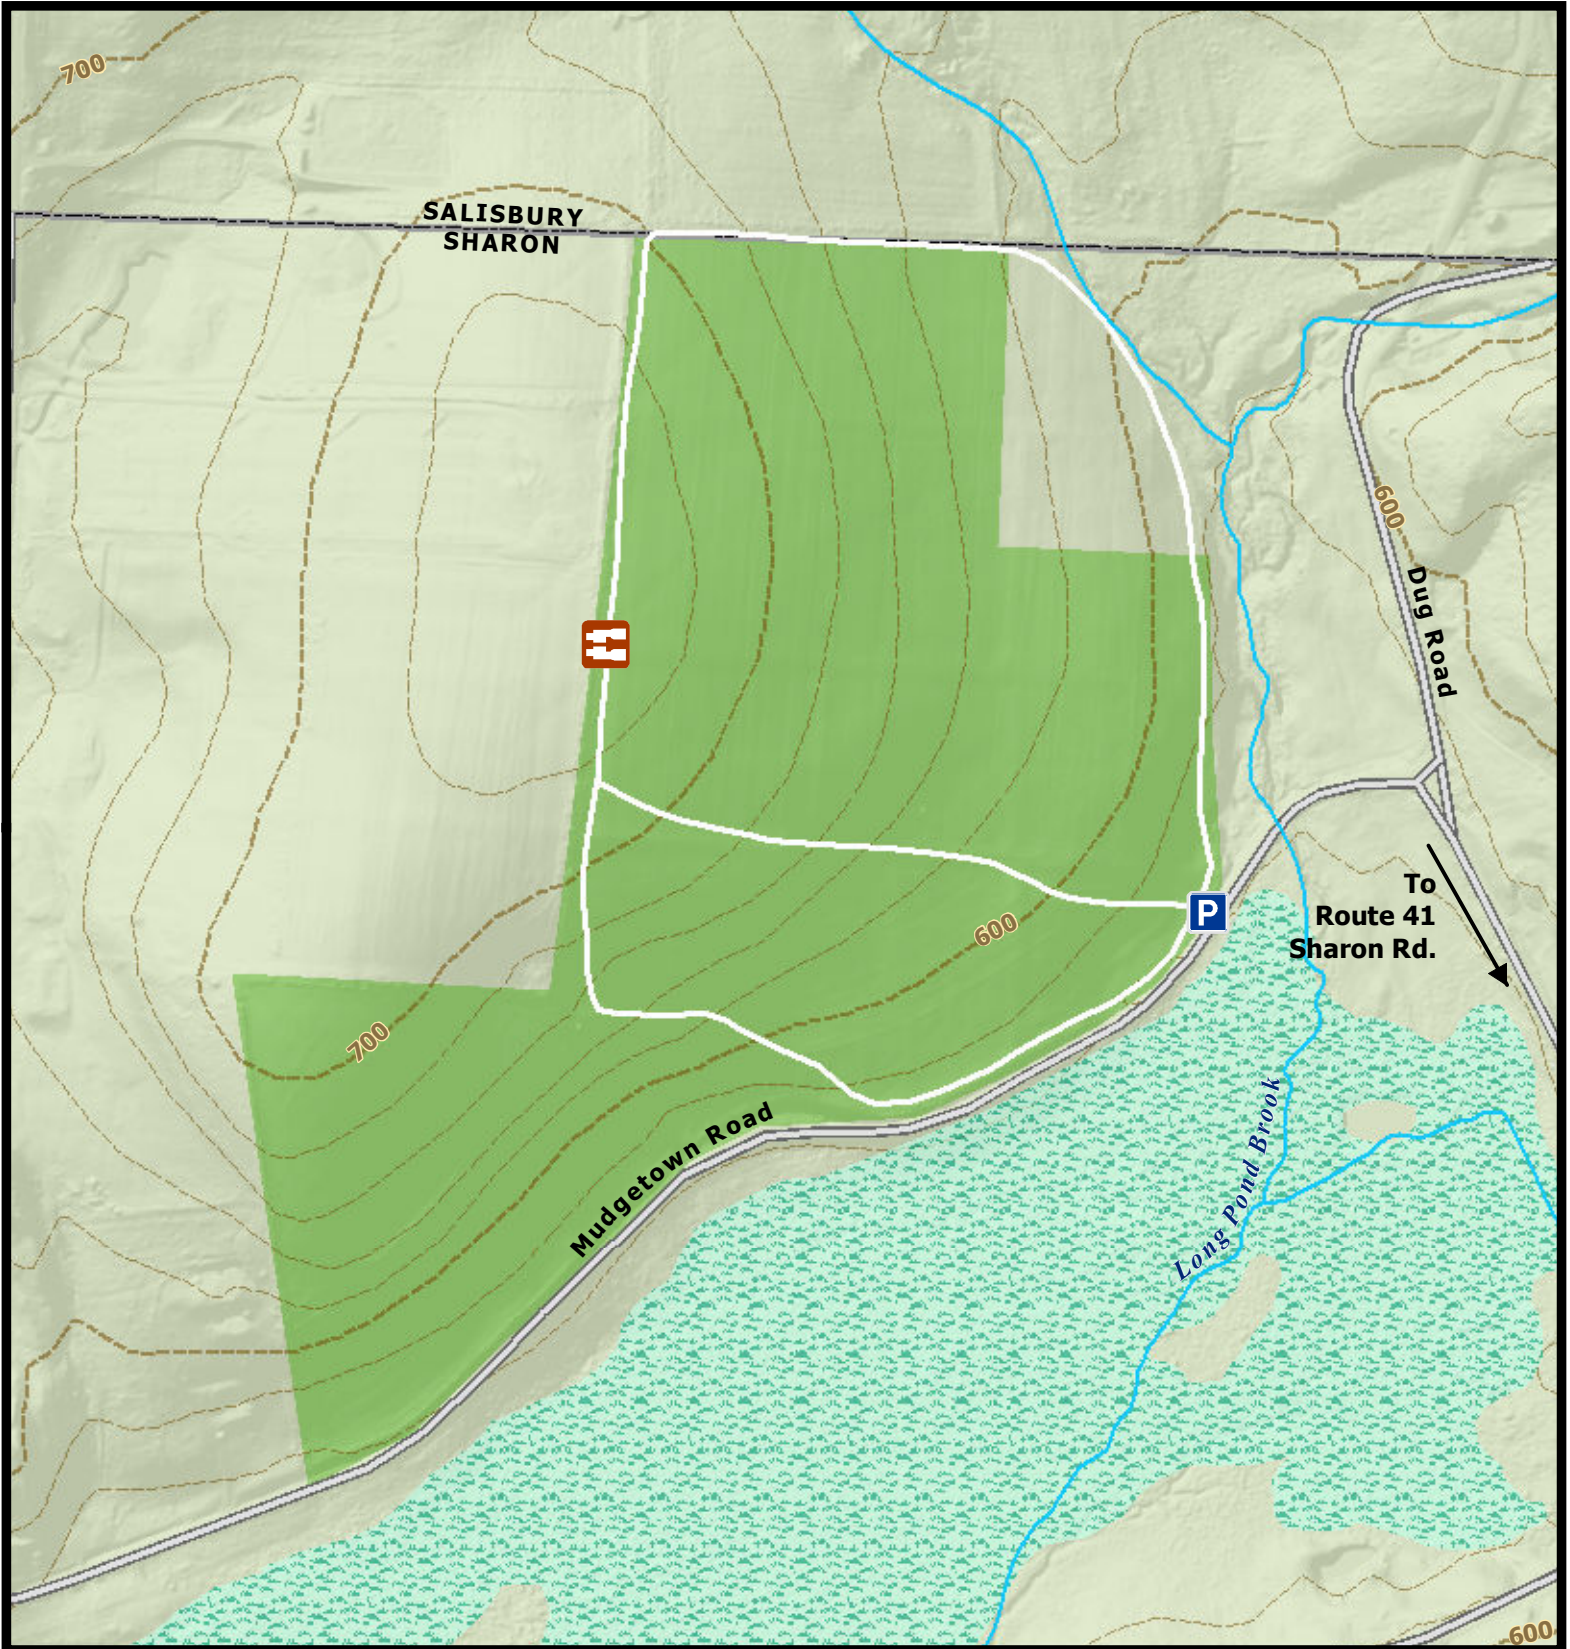

Twin Oaks Preserve

Difficulty: Easy

Legend

-  Preserve Boundary
-  Trail (1 mi Loop)
-  Parking
-  View
-  Watercourse
-  Wetland
- Elevation Contours**
-  100 ft Major
-  20 ft Minor

Date: 1/23/2023

1 inch = 400 feet
Scale: 1:4,800