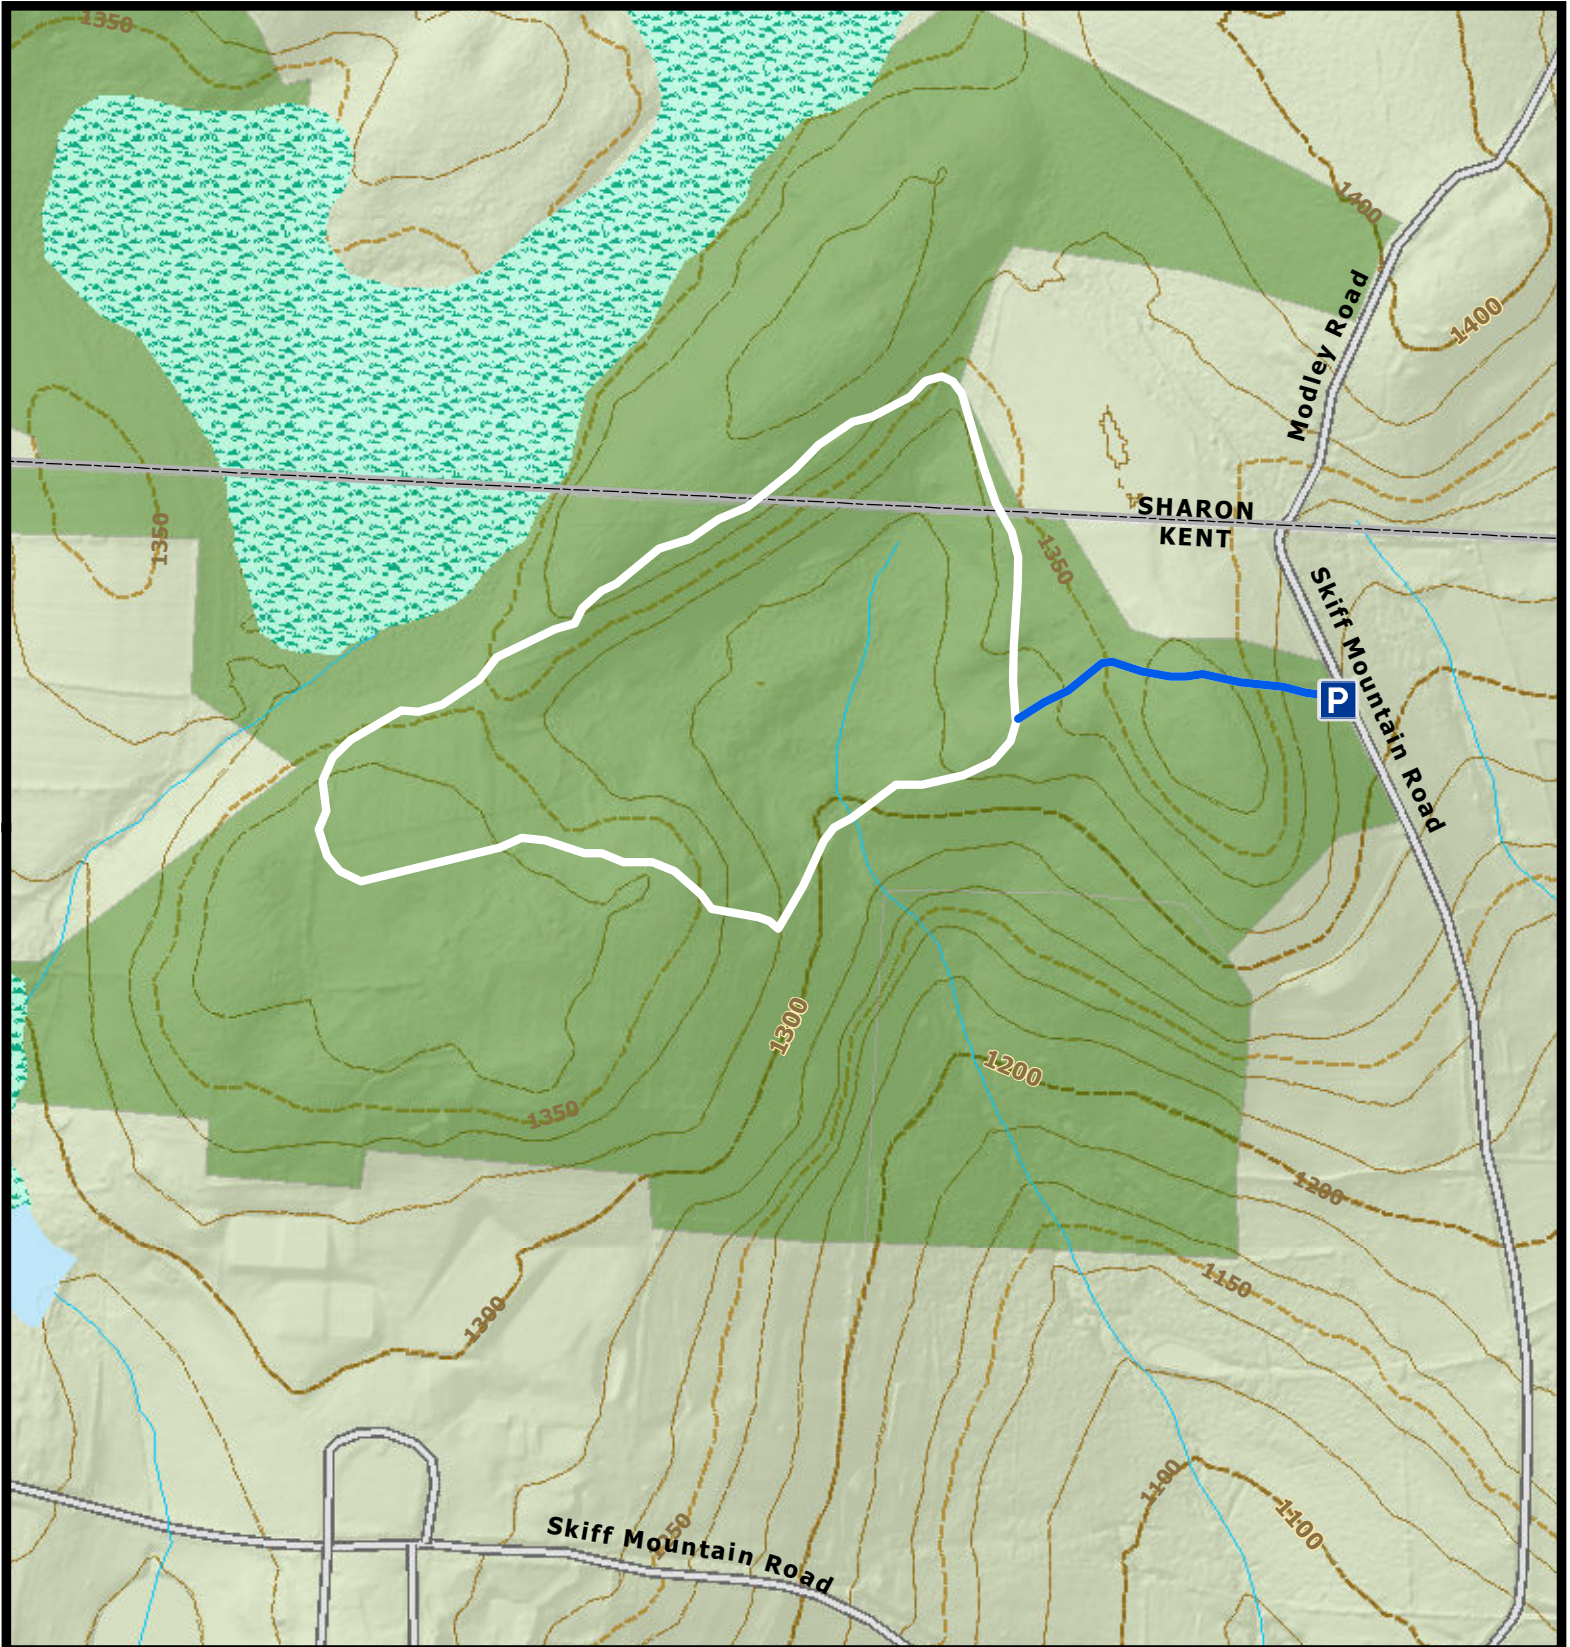

# Skiff Mountain North Preserve

Difficulty: Easy

### Map Elements

-  Preserve Boundary
-  Trail (1.3 mi Loop)
-  Spur Trail to Parking
-  Parking

-  Watercourse
-  Wetland

### Elevation Contours

-  100 ft Major
-  20 ft Minor

Date: 1/23/2023

1 inch = 500 feet

Scale: 1:6,000